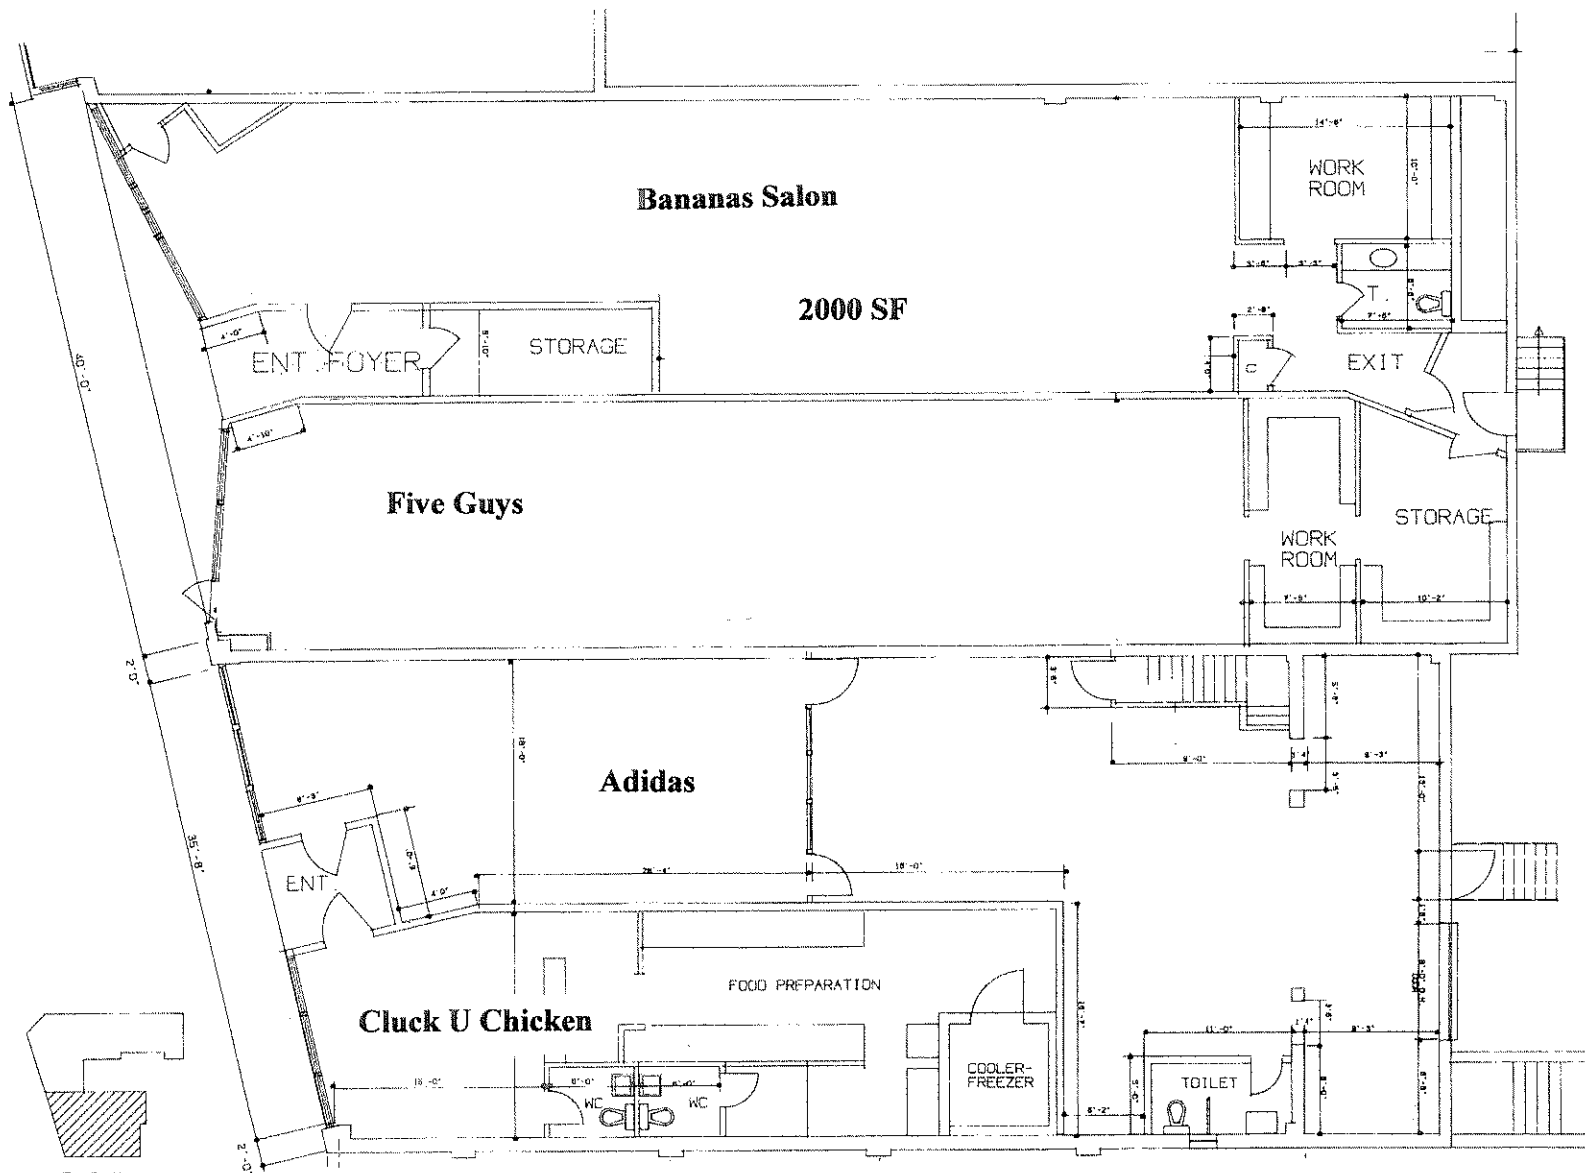

4513-A  
 COLLEGE AVENUE  
 COLLEGE PARK, MARYLAND  
**Asian Grill**  
 1338 SF

COLLEGE PARK SHOPPING CENTER  
PARTIAL FIRST FLOOR PLAN

DARCY DINIZ - ARCHITECT  
AS BUILT DRAWINGS - DATE 4/6/95